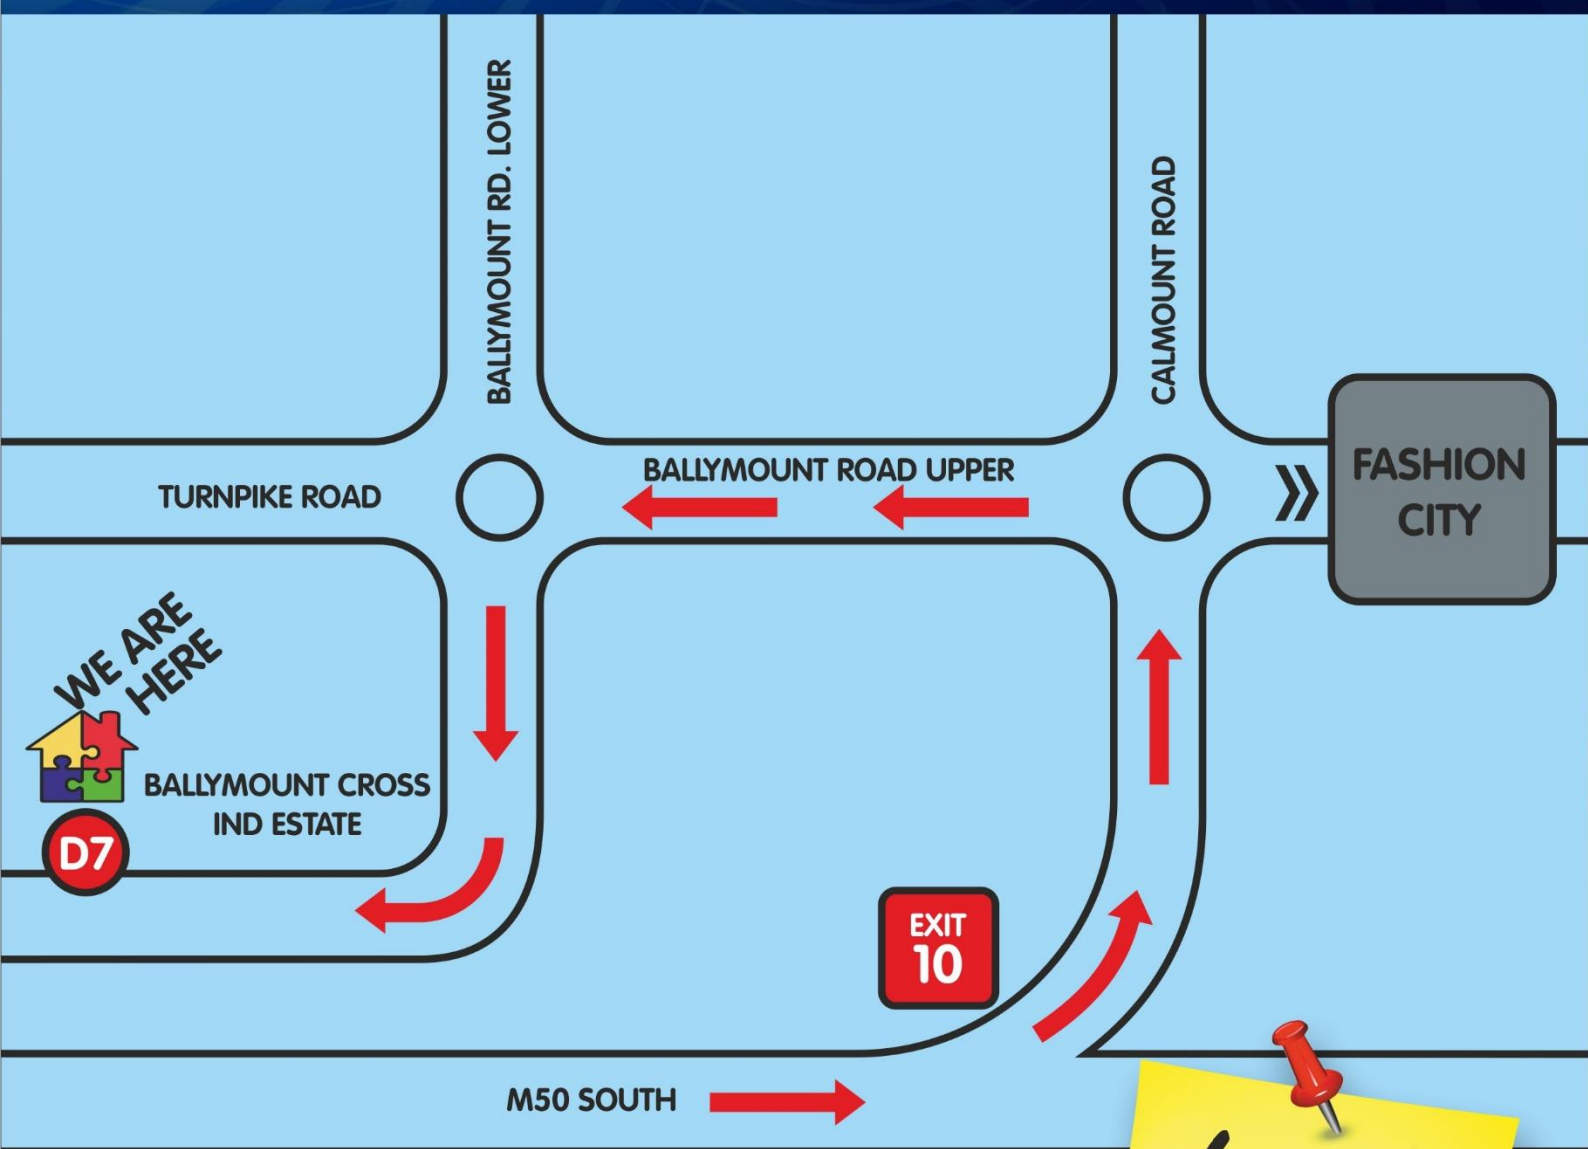

SCHOOLWEAR HOUSE

www.schoolwearhouse.ie

New Improved Store

NOW OPEN

Monday-Friday 10am to 5pm

Saturday 10am to 4pm

Ph:01 4604371

Unit D7